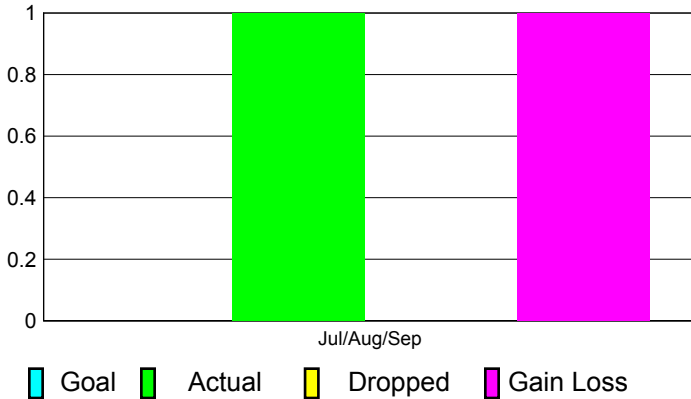

2012-2013 GMT Reports for District (or Undistricted) **District 317 C**

GMT: **M NAGARAJAN**

Location: **INDIA**

GMT CA: **6**

CLUBS

Club Results
2012-2013

Clubs
2011-2012

Month	New Club Goal	Actual New Clubs	Actual Dropped Clubs	Gain/Loss of Clubs	Gain/Loss of Clubs
Jul/Aug/Sep		1	0	1	0
Totals		1	0	1	0

Club Results 2012-2013

Goal, New, Dropped, Gain/Loss

Comparison of Club Gain/Loss

Current Year Compared to the Previous Year

YTD Status Quo Clubs 2012-2013

Status Quo Clubs Compared to Status Quo Members

MEMBERSHIP