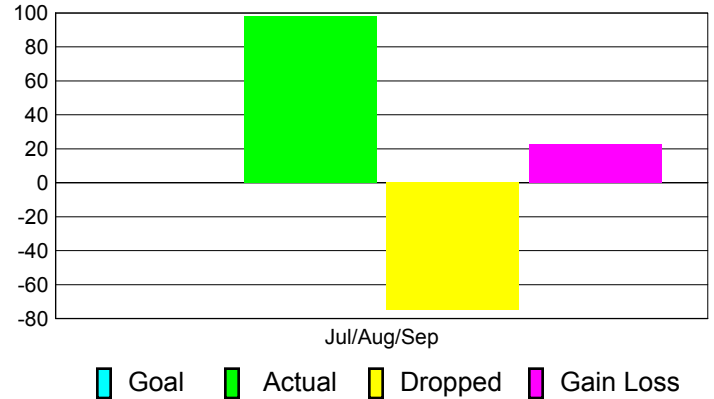

Membership Results 2012-2013

Goal, New, Dropped, Gain/Loss

Comparison of Membership Gain/Loss

Current Year Compared to the Previous Year